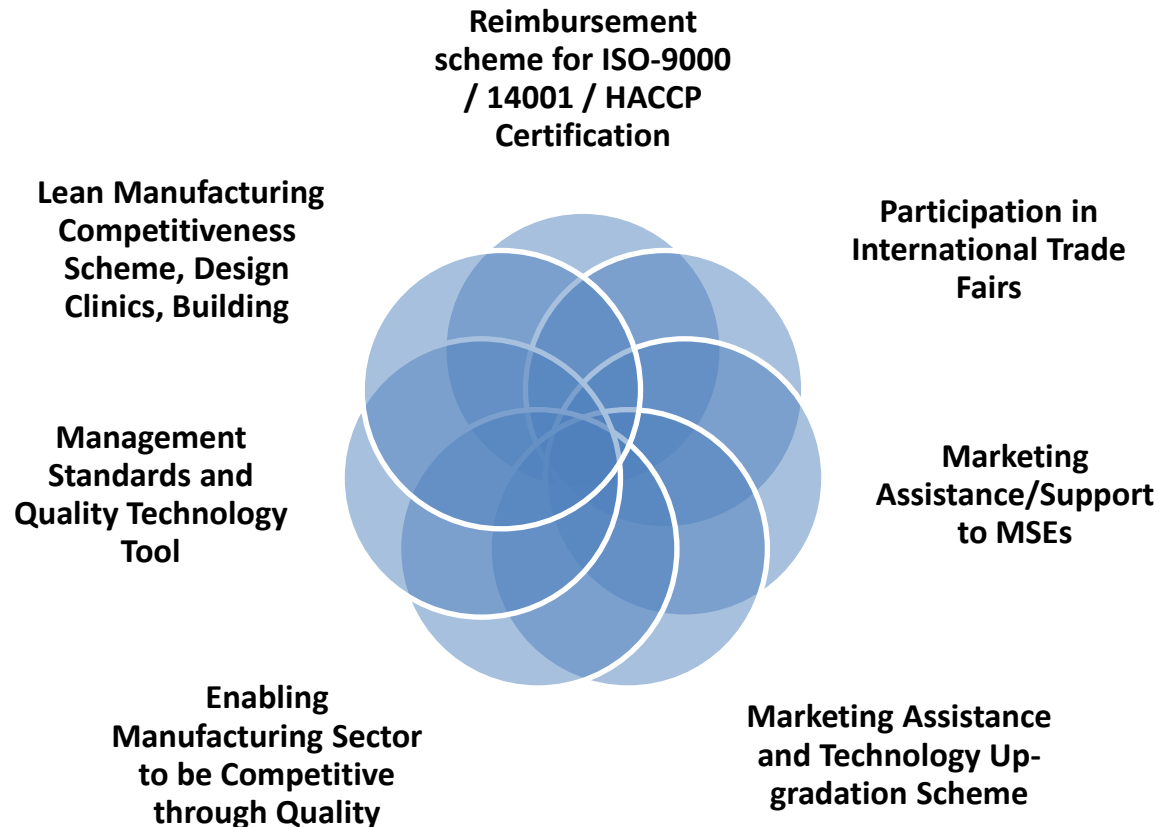

Chandigarh

Chandigarh Industrial Policy 2015

The main aim of the policy is to encourage non-polluting industry in Chandigarh and to boost manufacturing.

Marketing Assistance

Ease of doing business:
Self-Certification
Single window System
Common Application form

**Industrial Development-cum-facility
centre**

Incubation and Co-Working Startup Scheme

It provides co-working spaces and incubation to Startups in the State and lists all facilities available at these spaces while also laying out the eligibility criteria of the scheme.

MSME Schemes

MSME-DI Ludhiana caters to the needs of micro, small & medium industries sector in the State of Punjab and U.T. Chandigarh. It is one of the 30 Institutes functioning all over the country under Ministry of MSME, Govt. of India.

Enabler Community

Incubators, accelerators, co-working places and Investors are the part of an enabling community aside from the government, to build the startup ecosystem.

INCUBATORS

- Chitkara Innovation Incubator
- Regional Centre for Entrepreneurship Development
- Startup Accelerator Chamber of Commerce
- TBI Chandigarh University